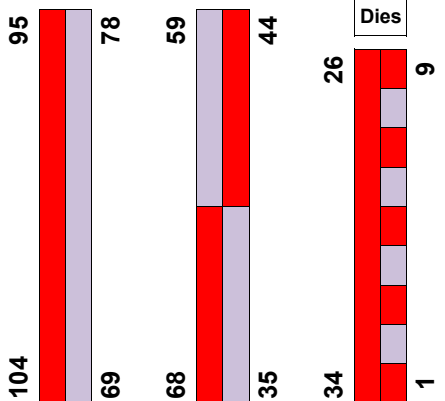

1840-1940 Mostly Stamps

Show Entrance

Doubleday Postal History

McCloud Stamps and Covers

Youth Design A Stamp Entries

Dies

Armstrong Cachets

Terry Kurzinski Covers